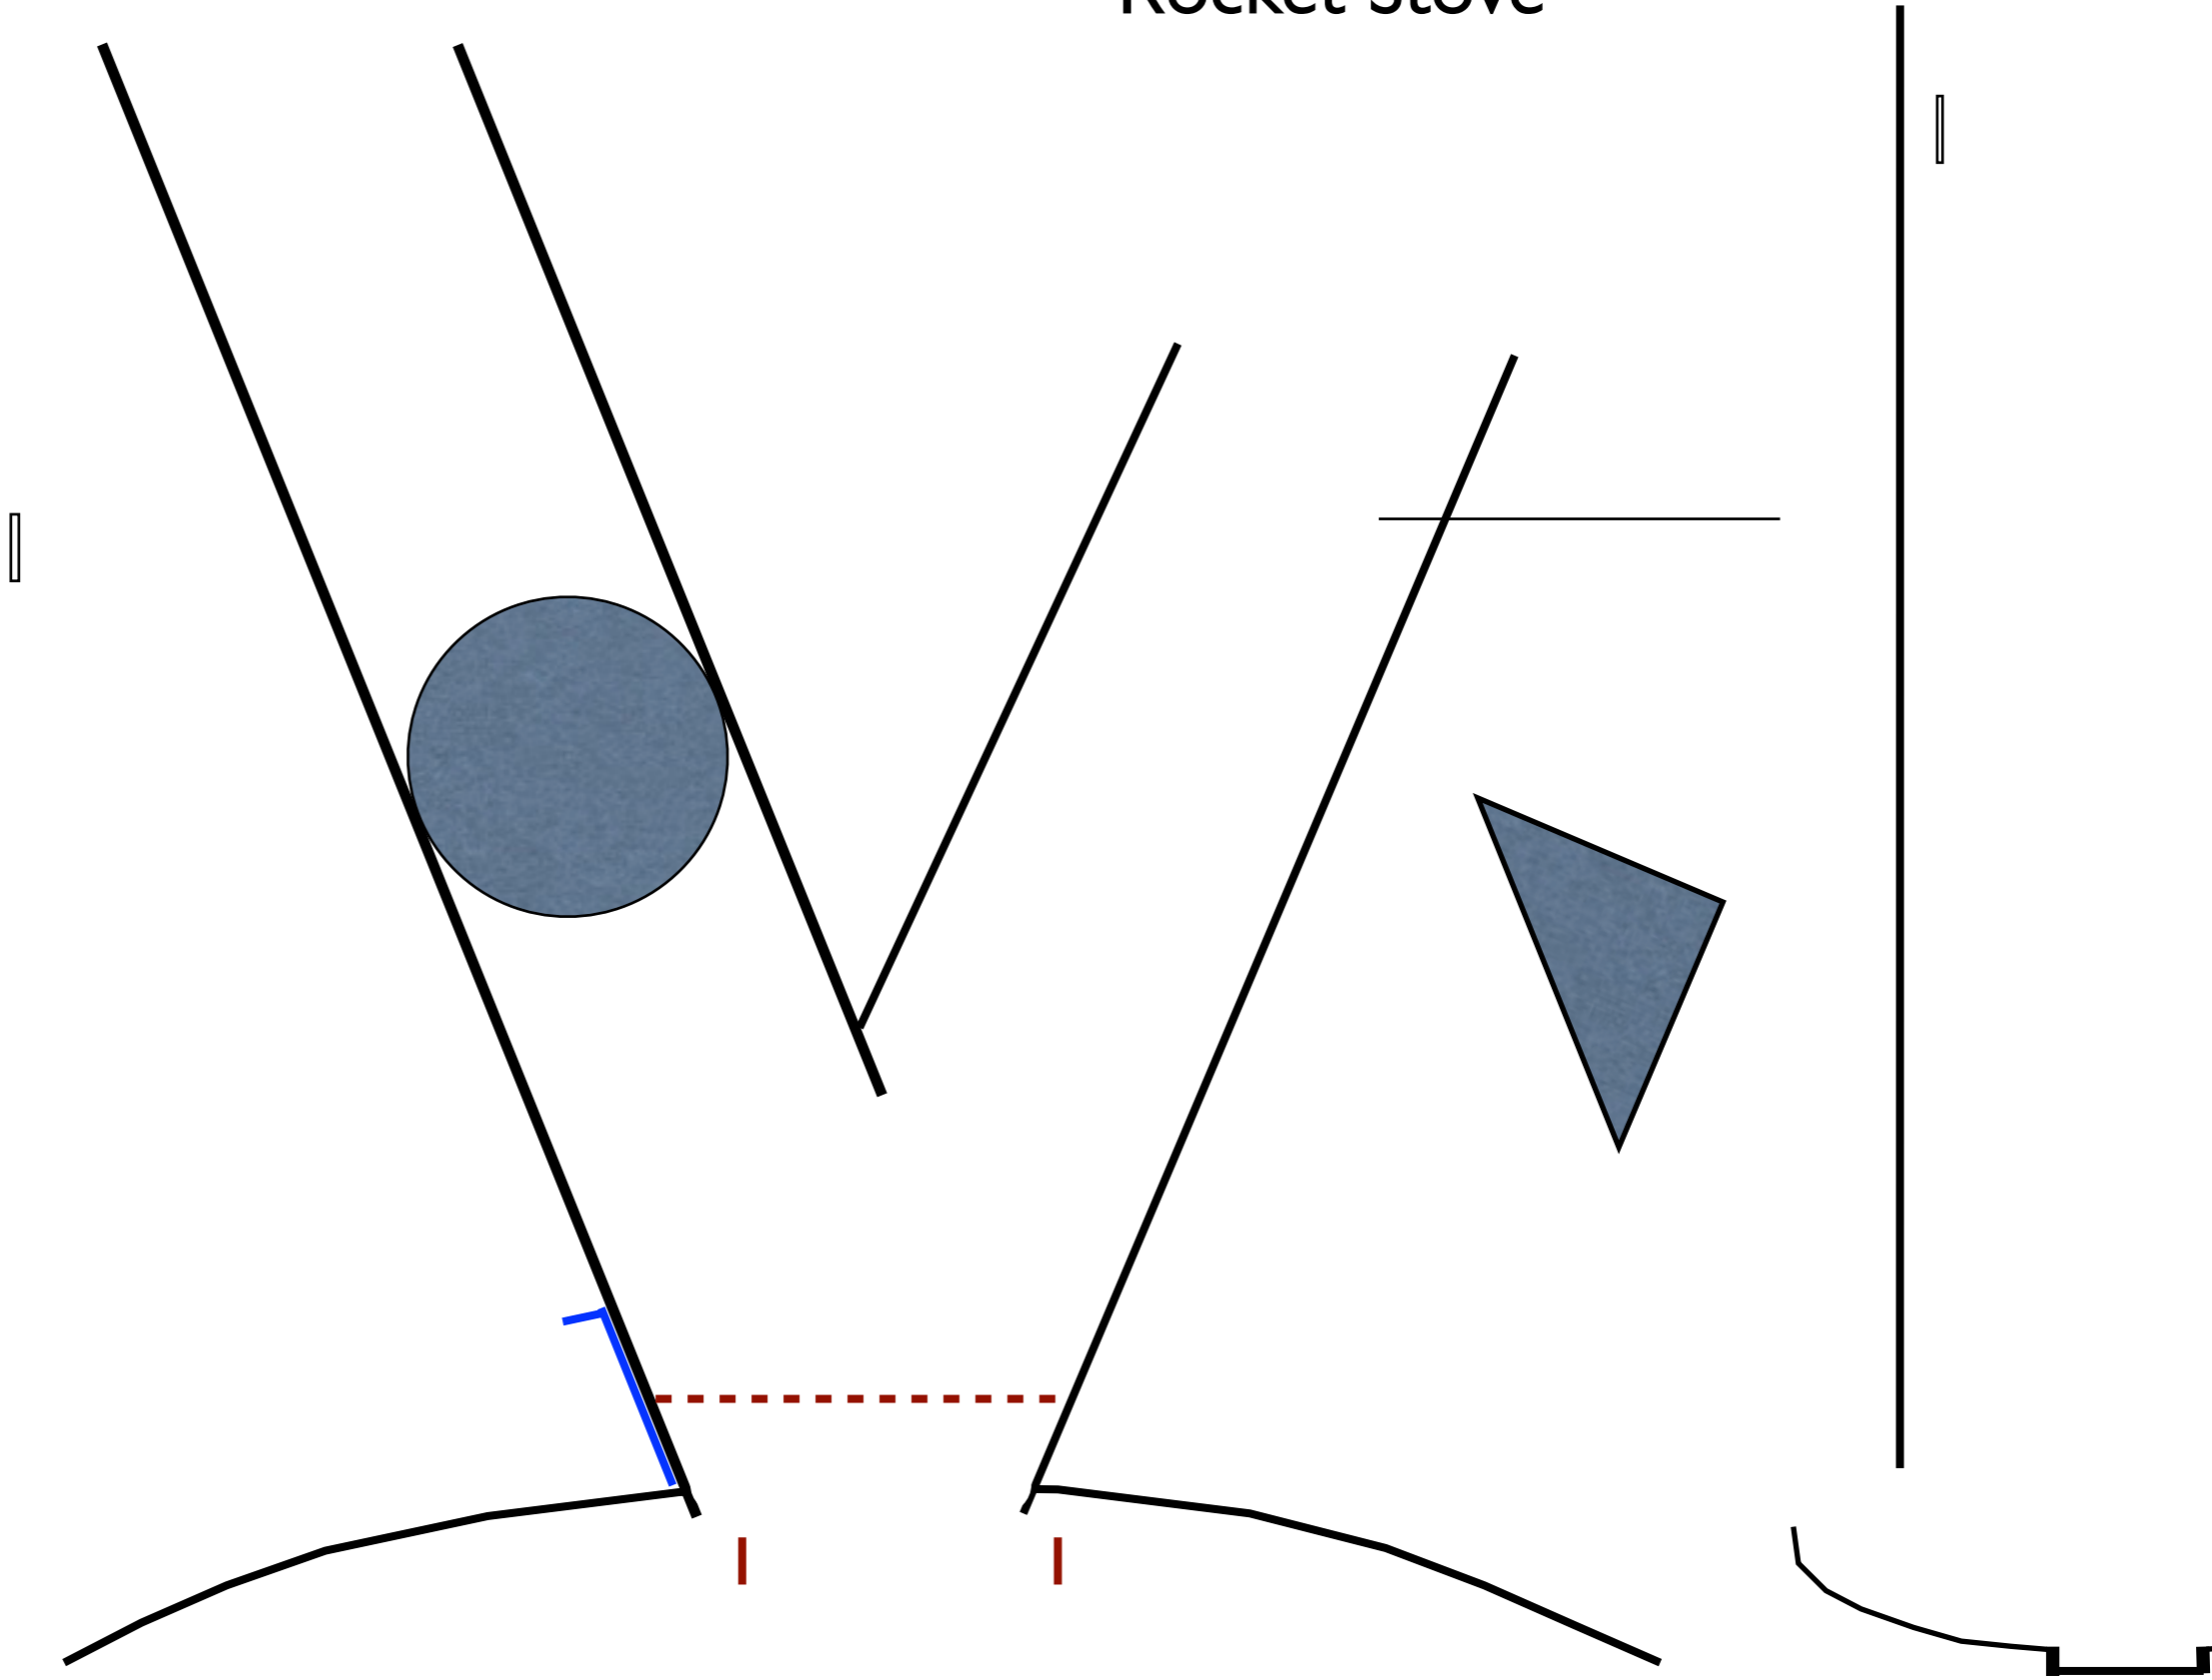

6" well casing

Feed tube for wood

V-I Rocket Stove

6" well casing

Adjustable air intake

A used disc from farm equipment used as a base

V-I
Rocket Stove

V-I
Rocket Stove