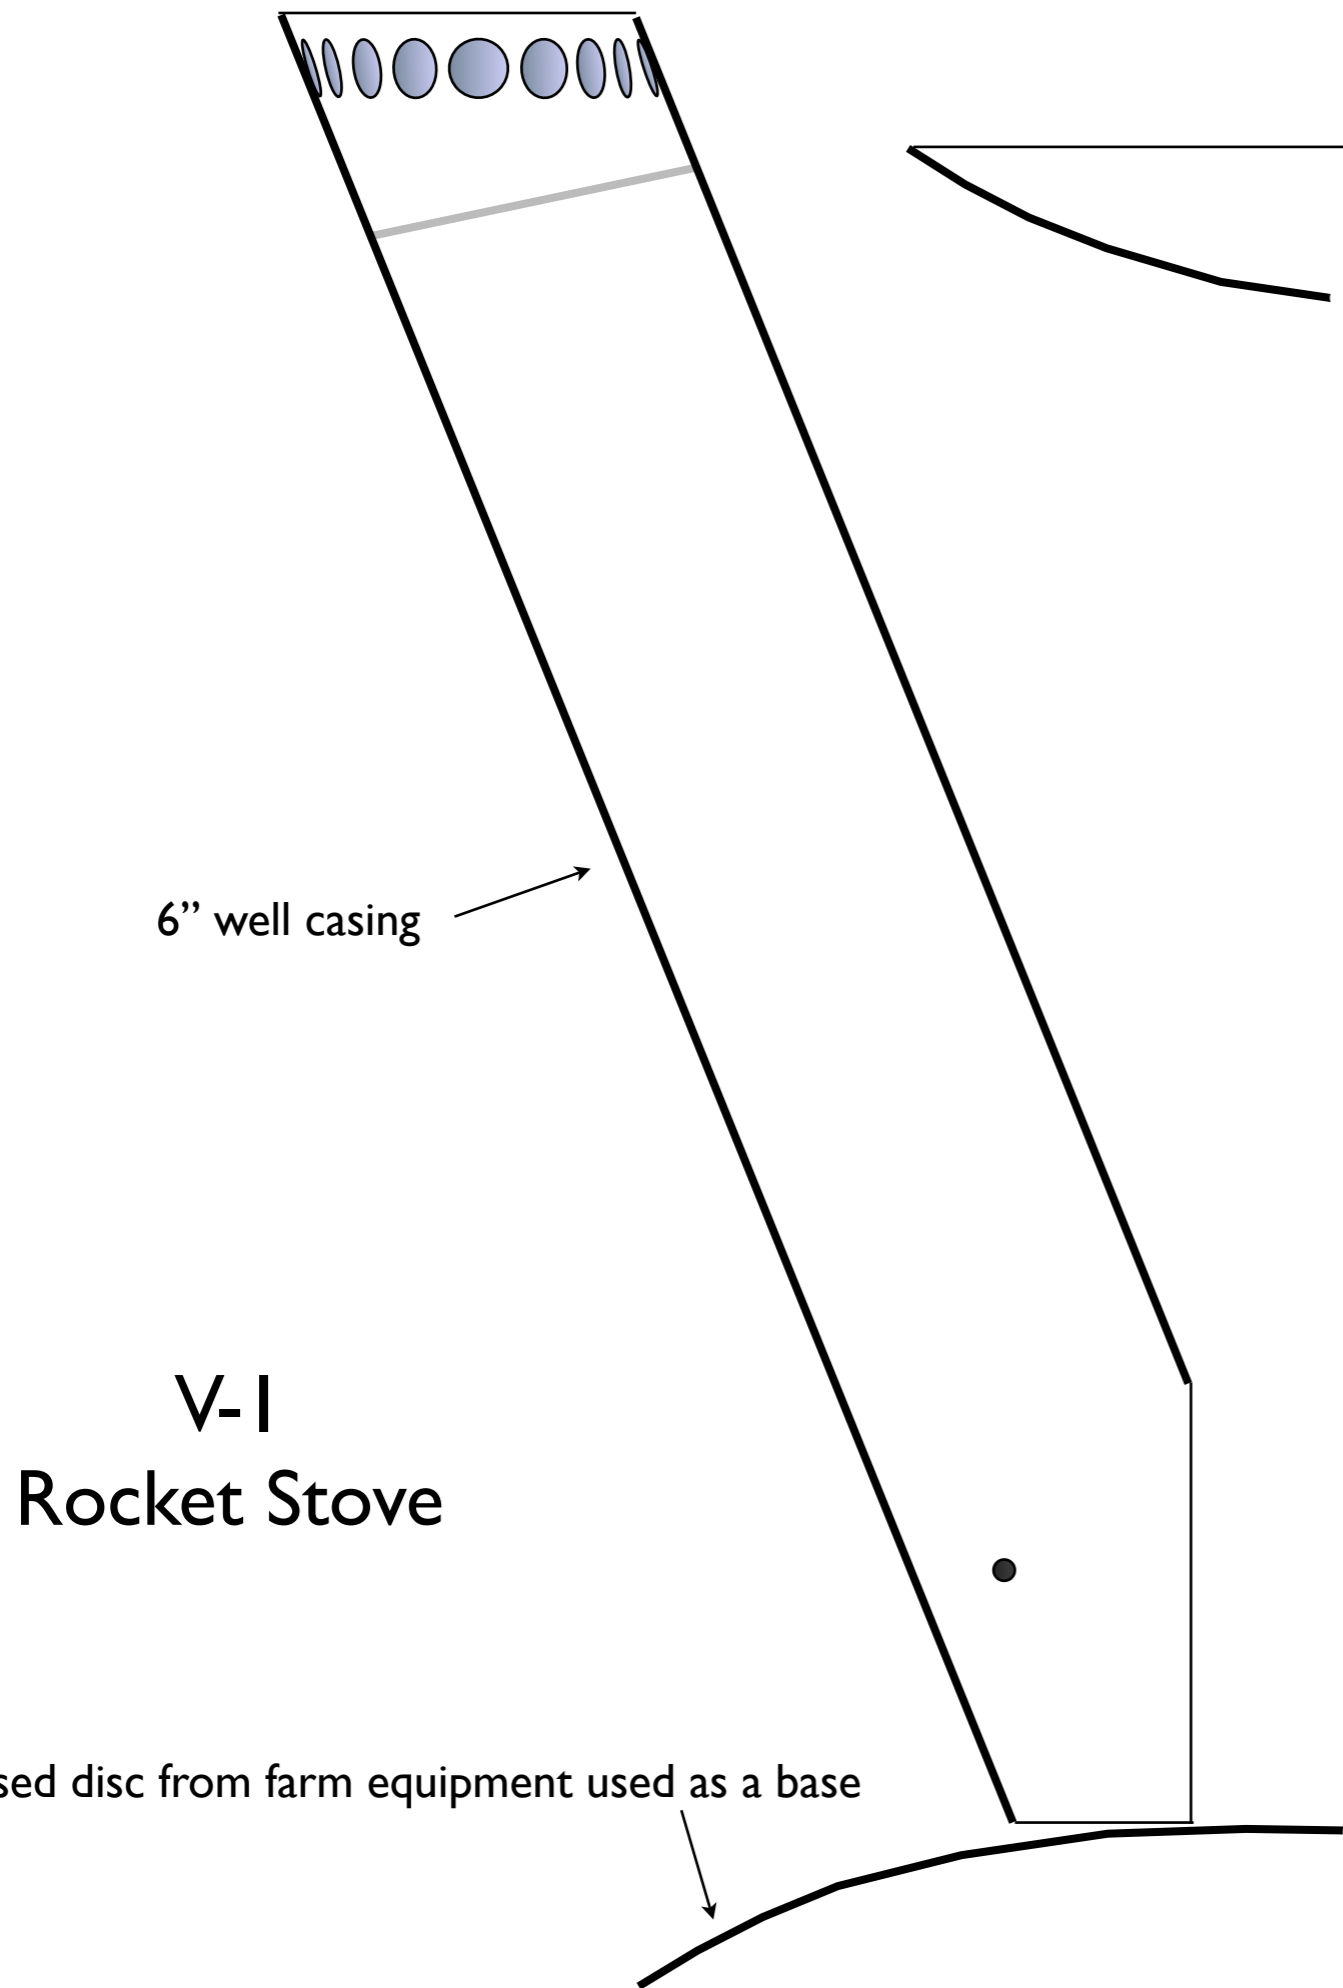

A used disc from farm equipment with a grill on top.
This can be placed on top of the left side of the V for cooking.

A used disc from farm equipment with a grill on top.
This can be placed on top of the left side of the V for cooking.

6" well casing

Feed tube for wood

V-I Rocket Stove

6" well casing

Adjustable air intake

A used disc from farm equipment used as a base

V-I
Rocket Stove

V-I
Rocket Stove

V-1
Rocket Stove

V-1
Rocket Stove