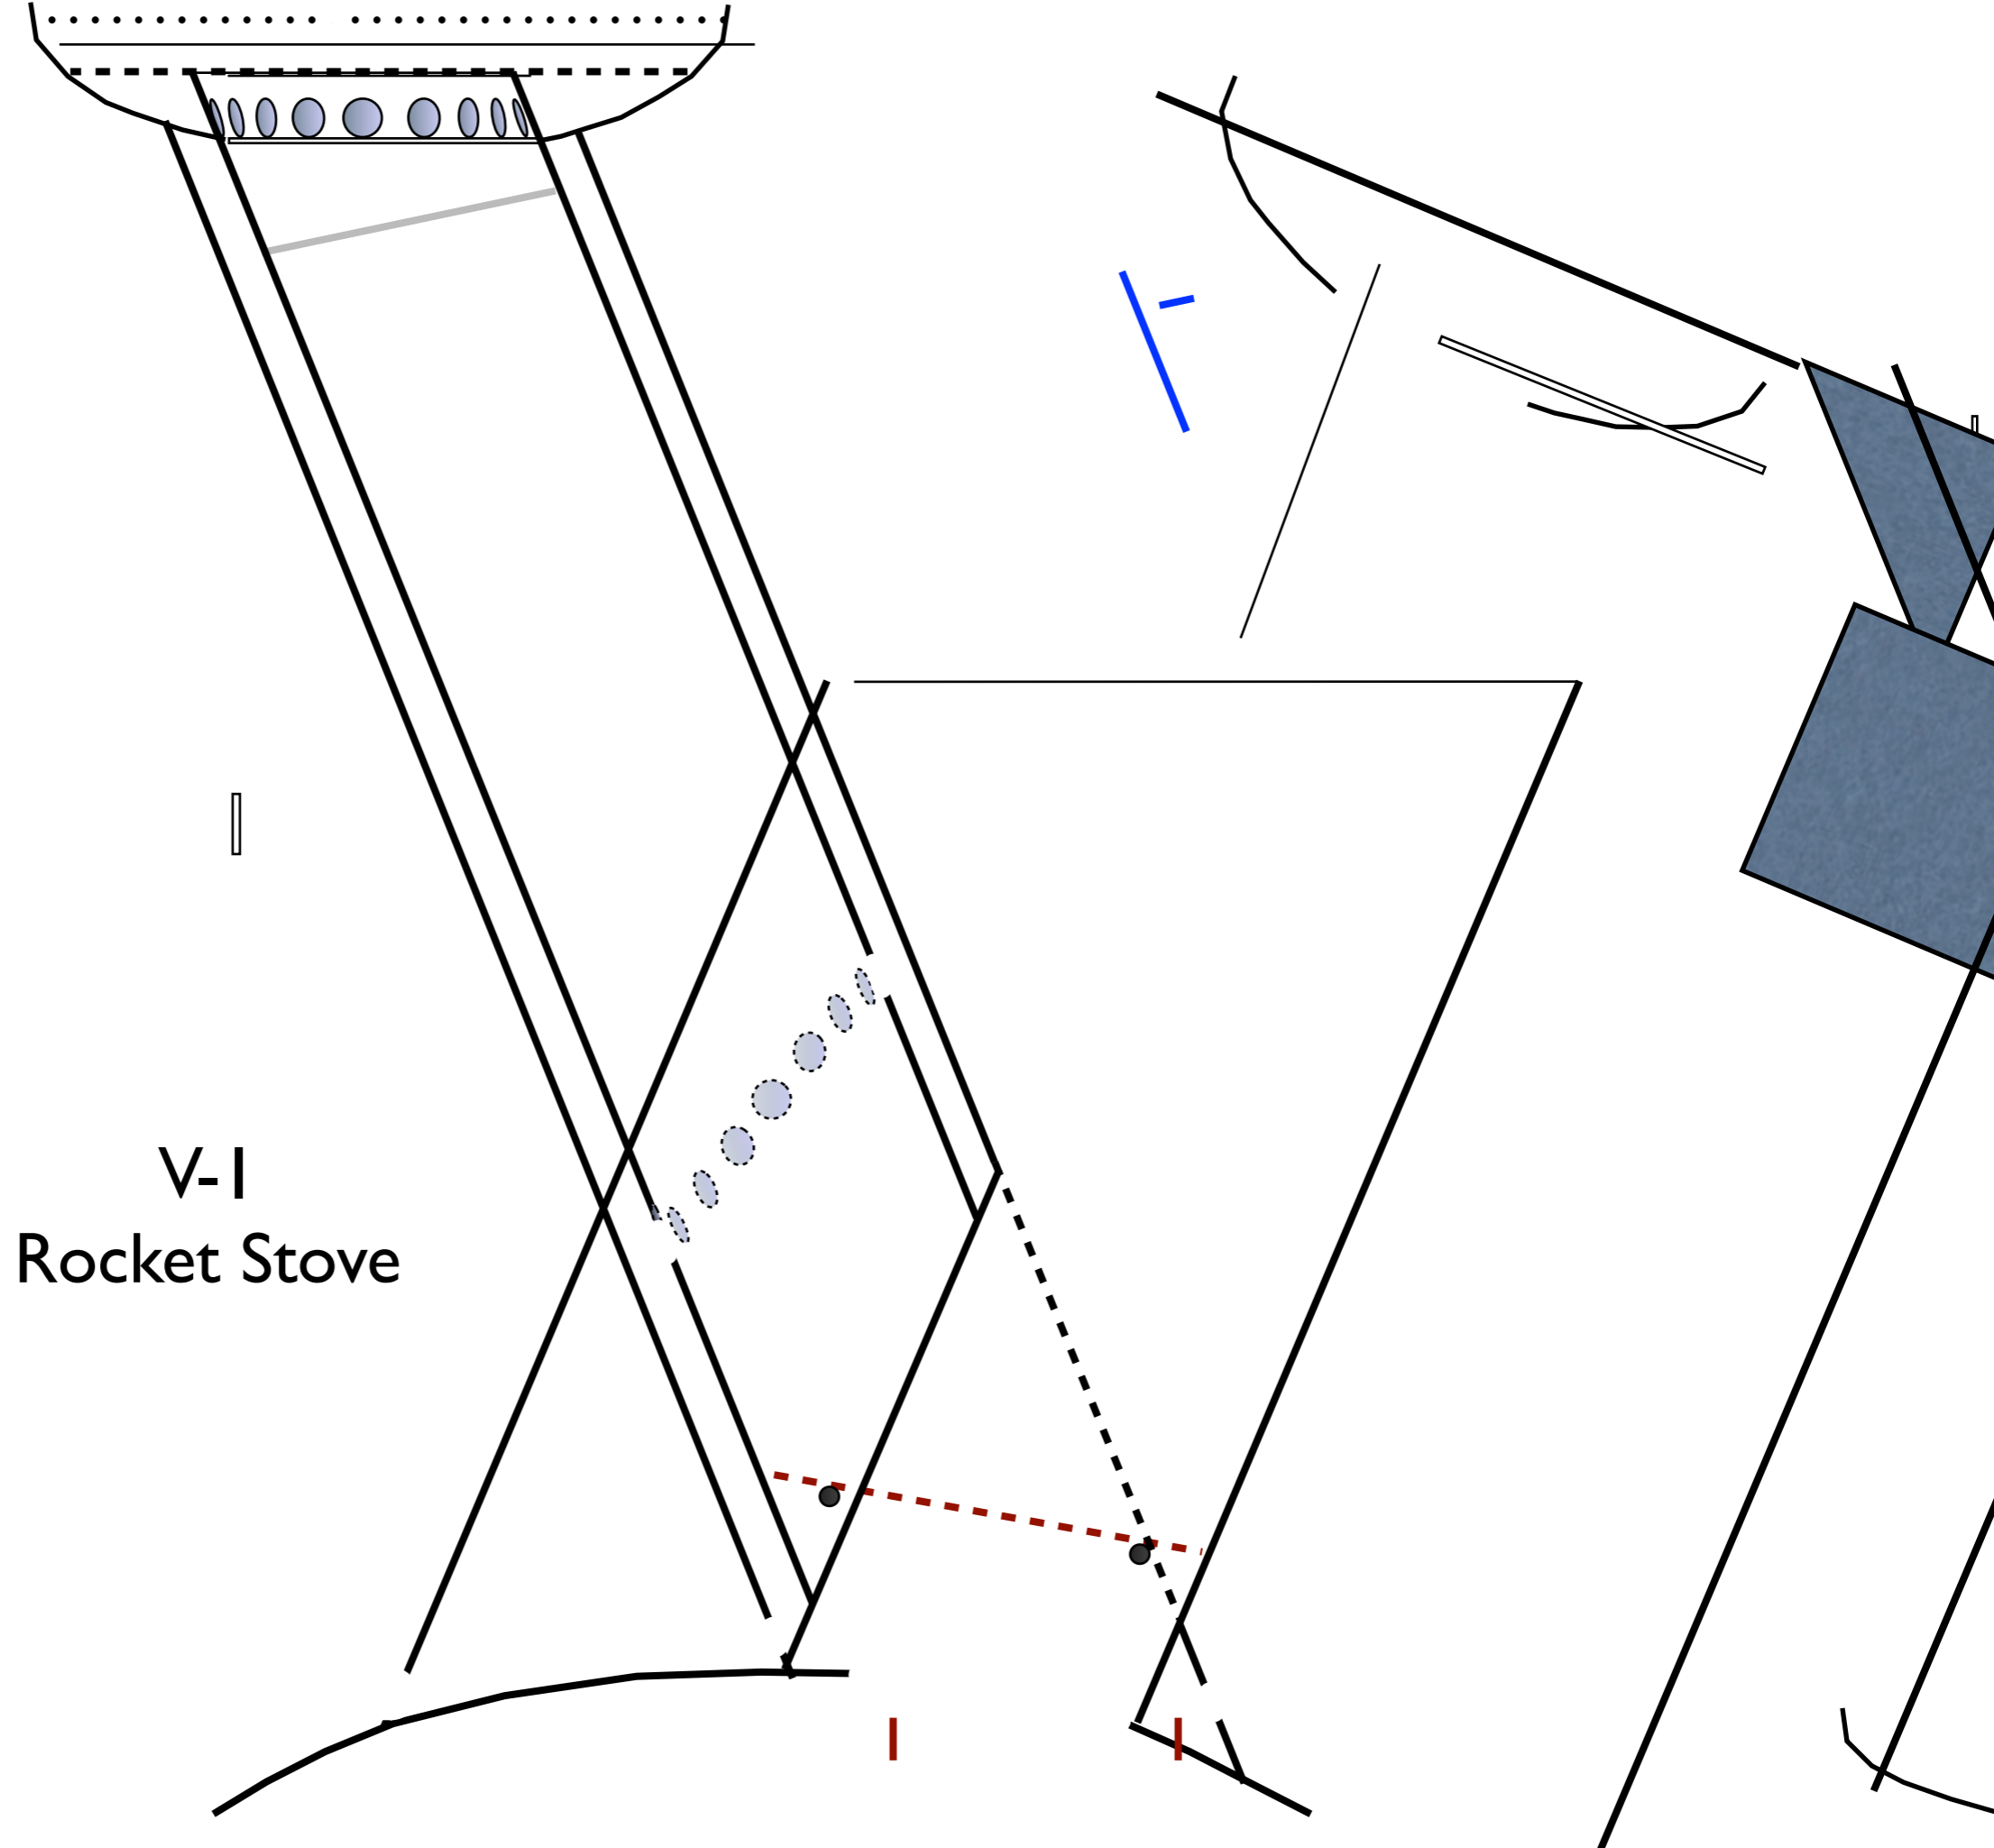

A used disc from farm equipment with a grill on top.
This can be placed on top of the left side of the V for cooking.

A used disc from farm equipment with a grill on top.
This can be placed on top of the left side of the V for cooking.

6" well casing

Feed tube for wood

V-I Rocket Stove

6" well casing

Adjustable air intake

A used disc from farm equipment used as a base

V-I
Rocket Stove

V-I
Rocket Stove

V-1
Rocket Stove

V-1
Rocket Stove